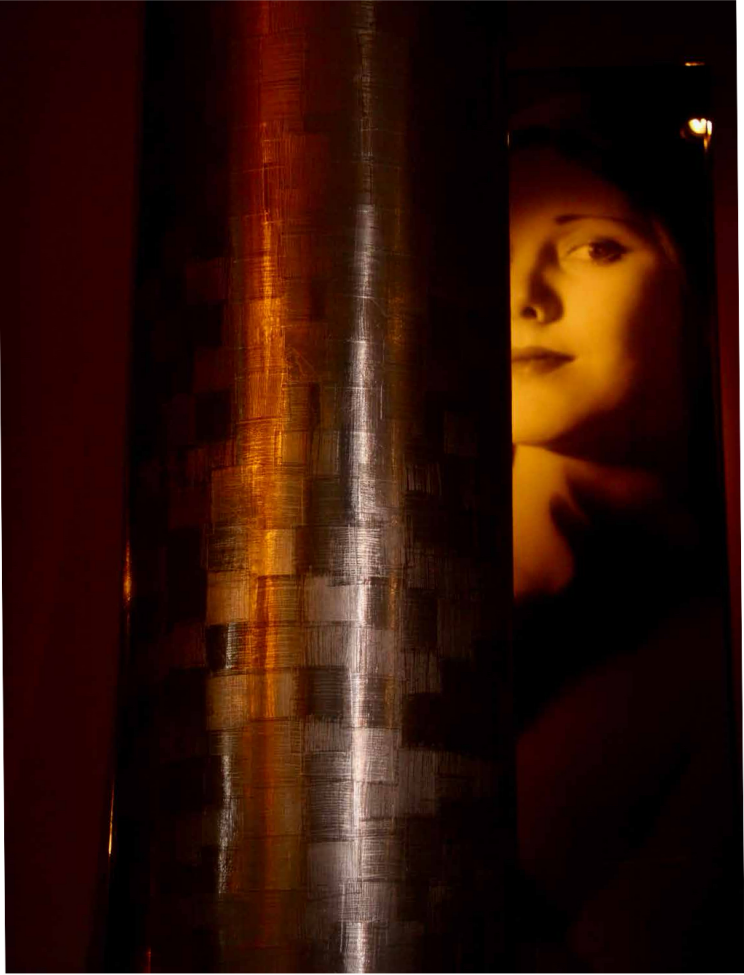

16

RAIHAN R VADRA